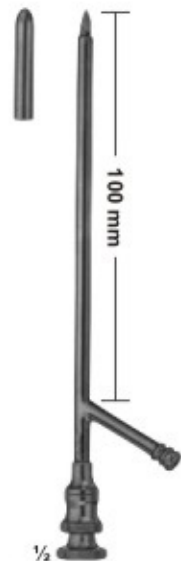

09-119 - 122
Inside diam. Outside diam
09-119 3,0 mm 4,0 mm
09-120 3,6 mm 4,6 mm
09-121 4,3 mm 5,3 mm
09-122 5,0 mm 6,0 mm
Gall bladder trocars
OCHSNER