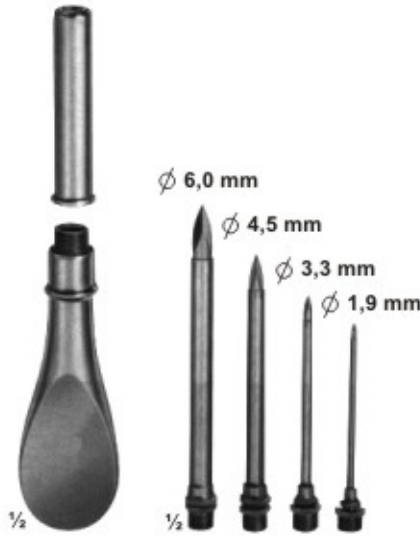

**09-104**  
LEGUEU  
Bladder retractor  
Center blade  
80 x 31 mm

**09-105**  
KOCHER  
Bladder spatula  
235 mm

# Trocars Trocare

Luer Lock

**09-106**  
KLIMA ROSEGGER  
35 X 1,8 mm  
Sternal puncture needle

**09-107**  
Universal trocar  
with 4 tips

NELSON

**09-108 - 112**  
Inside diam. Outside diam  
**09-108** 2,2 mm 3,0 mm  
**09-109** 3,0 mm 4,0 mm  
**09-110** 4,0 mm 5,0 mm  
**09-111** 5,0 mm 6,0 mm  
**09-112** 5,5 mm 6,5 mm  
for hydrocele and abdominal puncture