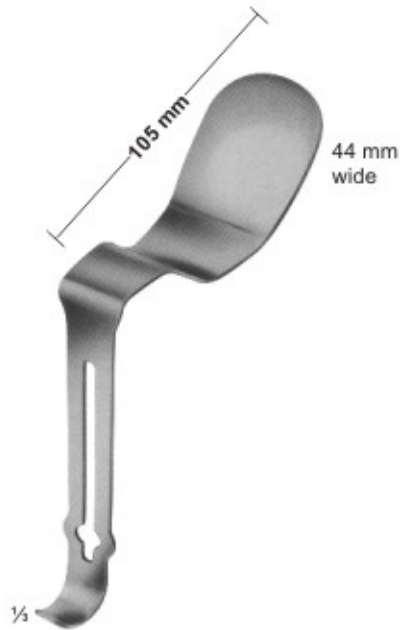

09-102
MILLIN
Center bladder for
retro pubic prostatectomy