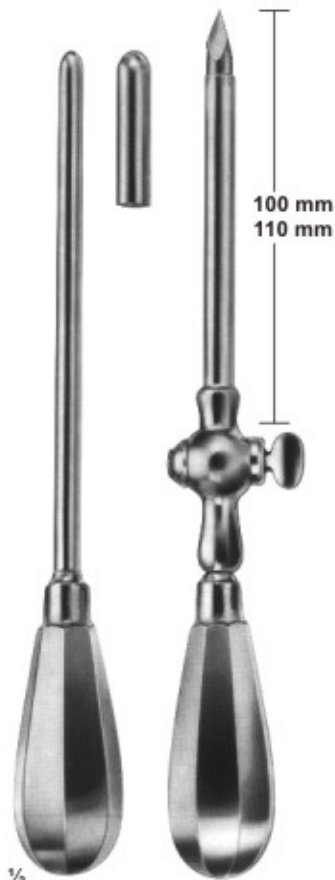

**09-104**  
LEGUEU  
Bladder retractor  
Center blade  
80 x 31 mm

**09-105**  
KOCHER  
Bladder spatula  
235 mm

# Trocars Trocare

Luer Lock

**09-106**  
KLIMA ROSEGGER  
35 X 1,8 mm  
Sternal puncture needle

**09-107**  
Universal trocar  
with 4 tips

NELSON

**09-108 - 112**  
Inside diam. Outside diam  
**09-108** 2,2 mm 3,0 mm  
**09-109** 3,0 mm 4,0 mm  
**09-110** 4,0 mm 5,0 mm  
**09-111** 5,0 mm 6,0 mm  
**09-112** 5,5 mm 6,5 mm  
for hydrocele and abdominal puncture

**09-113 - 116**  
Inside diam. Outside diam  
**09-113** 2,2 mm 3,0 mm  
**09-114** 3,0 mm 4,0 mm  
**09-115** 4,0 mm 5,0 mm  
**09-116** 5,0 mm 6,0 mm  
for abdominal puncture,  
with stop-cock and lateral  
drain

Record Cone1  
**09-123**  
PIERCE  
Antrum trocar  
Ø 4,0 mm

Luer - Lock  
Cone  
**09-124**  
COAKLEY  
Antrum trocar  
Ø 3,0 mm