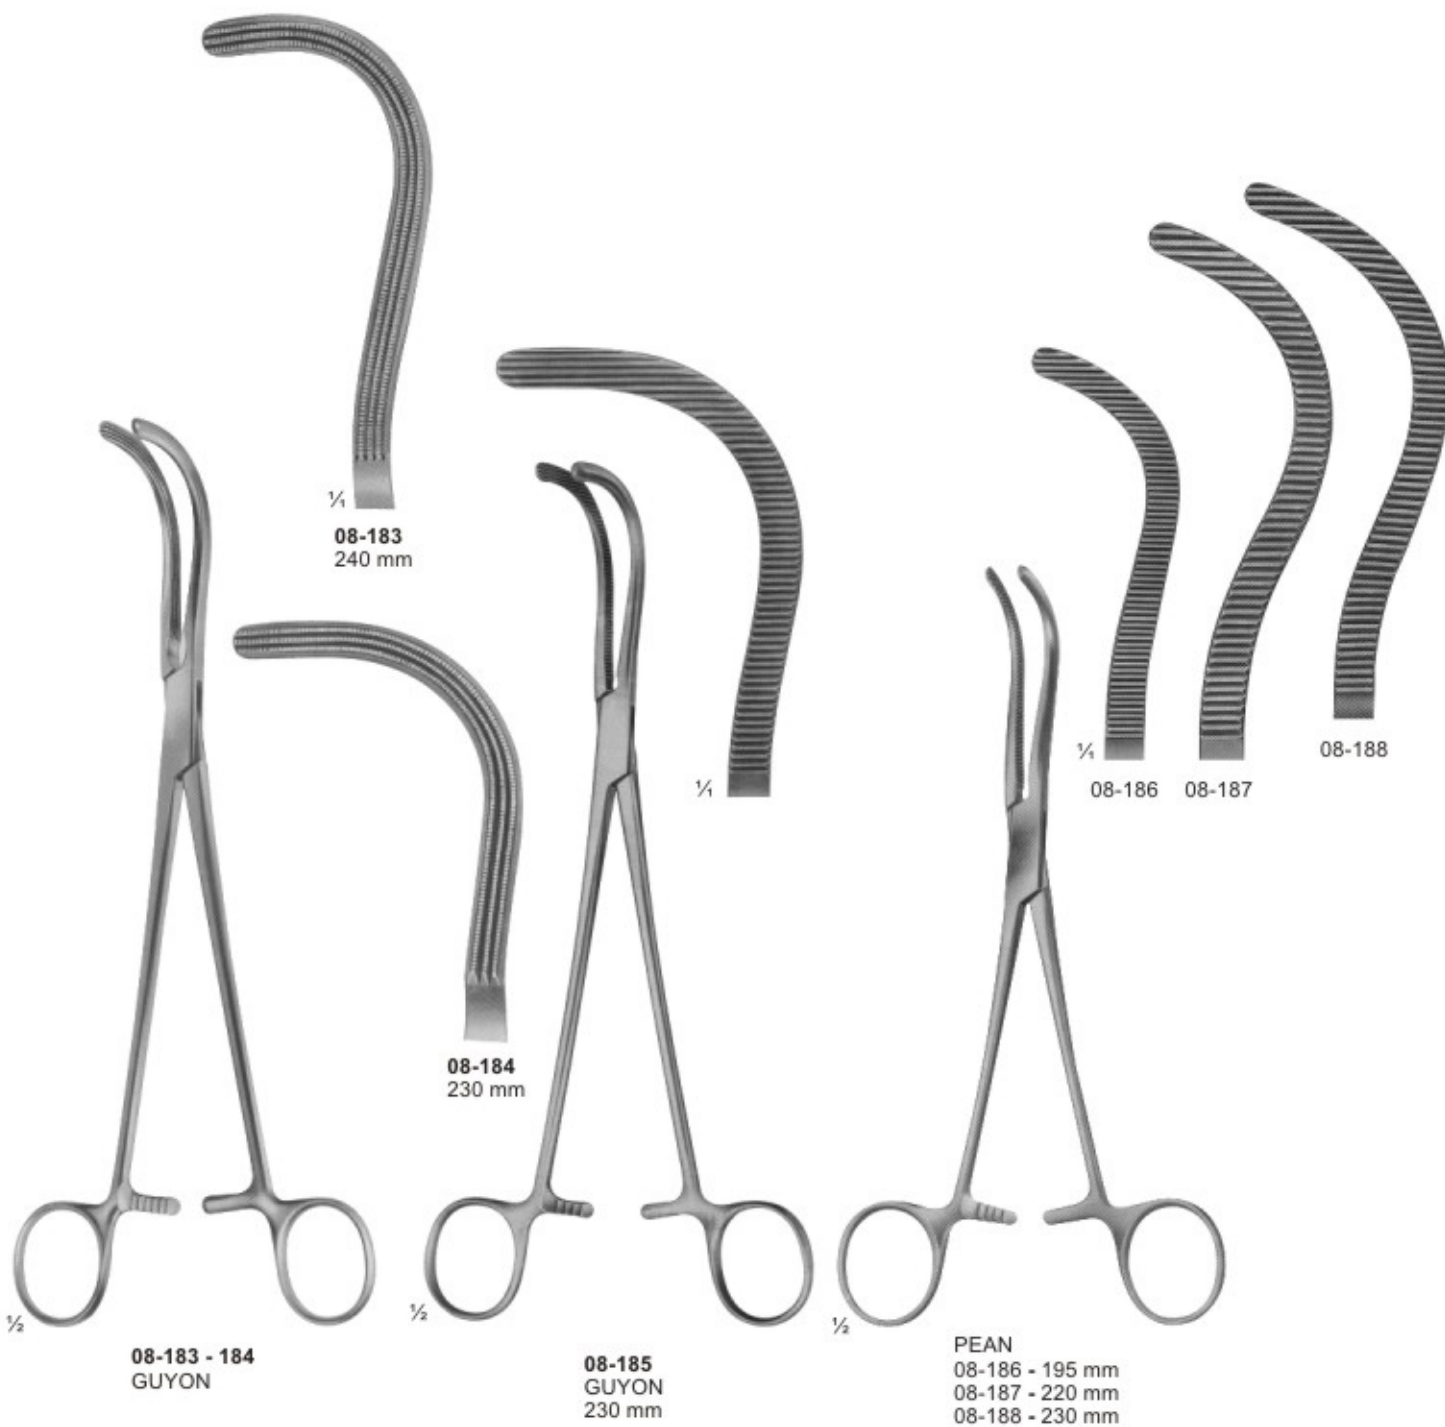

# Kidney Clamps Nierenklemmen

---

# Kidney Stone Forceps Nierensteinzangen

---

08-189

08-190

08-191

1/4  
08-192

08-193

08-194

1/4  
08-195

1/2

08-189 - 192  
RANDALL  
225 mm

1/2

08-193 - 195  
RANDALL  
190 mm

Record Cone1  
**09-123**  
PIERCE  
Antrum trocar  
Ø 4,0 mm

Luer - Lock  
Cone  
**09-124**  
COAKLEY  
Antrum trocar  
Ø 3,0 mm