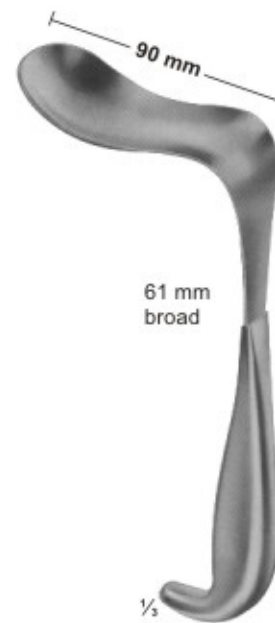

# Kidney Stone Forceps Nierensteinzangen

---

08-189

08-190

08-191

1/4  
08-192

08-193

08-194

1/4  
08-195

1/2

08-189 - 192  
RANDALL  
225 mm

1/2

08-193 - 195  
RANDALL  
190 mm

# Bladder Retractors Blasenwundspreizer

**09-101**  
JUDD-MASSON  
Bladder and suprapubic  
retractor

**09-102**  
MILLIN  
Center bladder for  
retro pubic prostatectomy

**09-103**  
MILLIN  
Bladder retractor, complete  
105X45 mm

**09-104**  
LEGUEU  
Bladder retractor  
Center blade  
80 x 31 mm

**09-105**  
KOCHER  
Bladder spatula  
235 mm