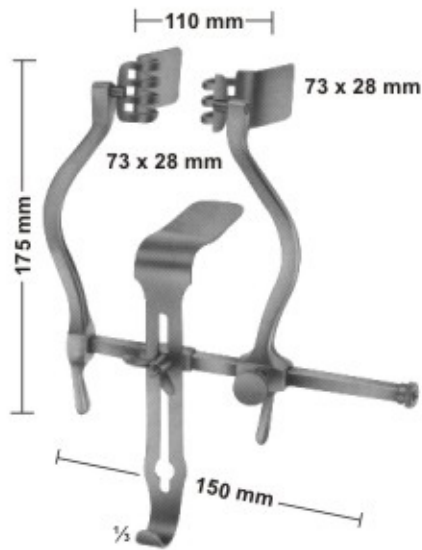

Bladder Retractors Blasenwundspreizer

09-101
JUDD-MASSON
Bladder and suprapubic
retractor