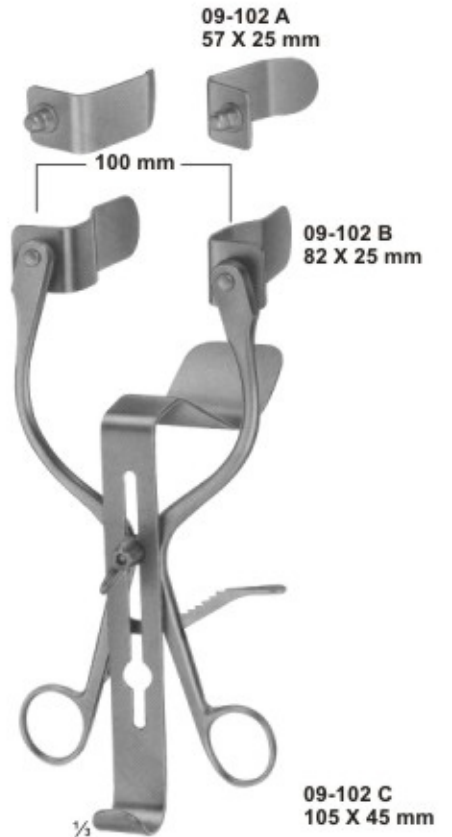

09-103
MILLIN
Bladder retractor, complete
105X45 mm