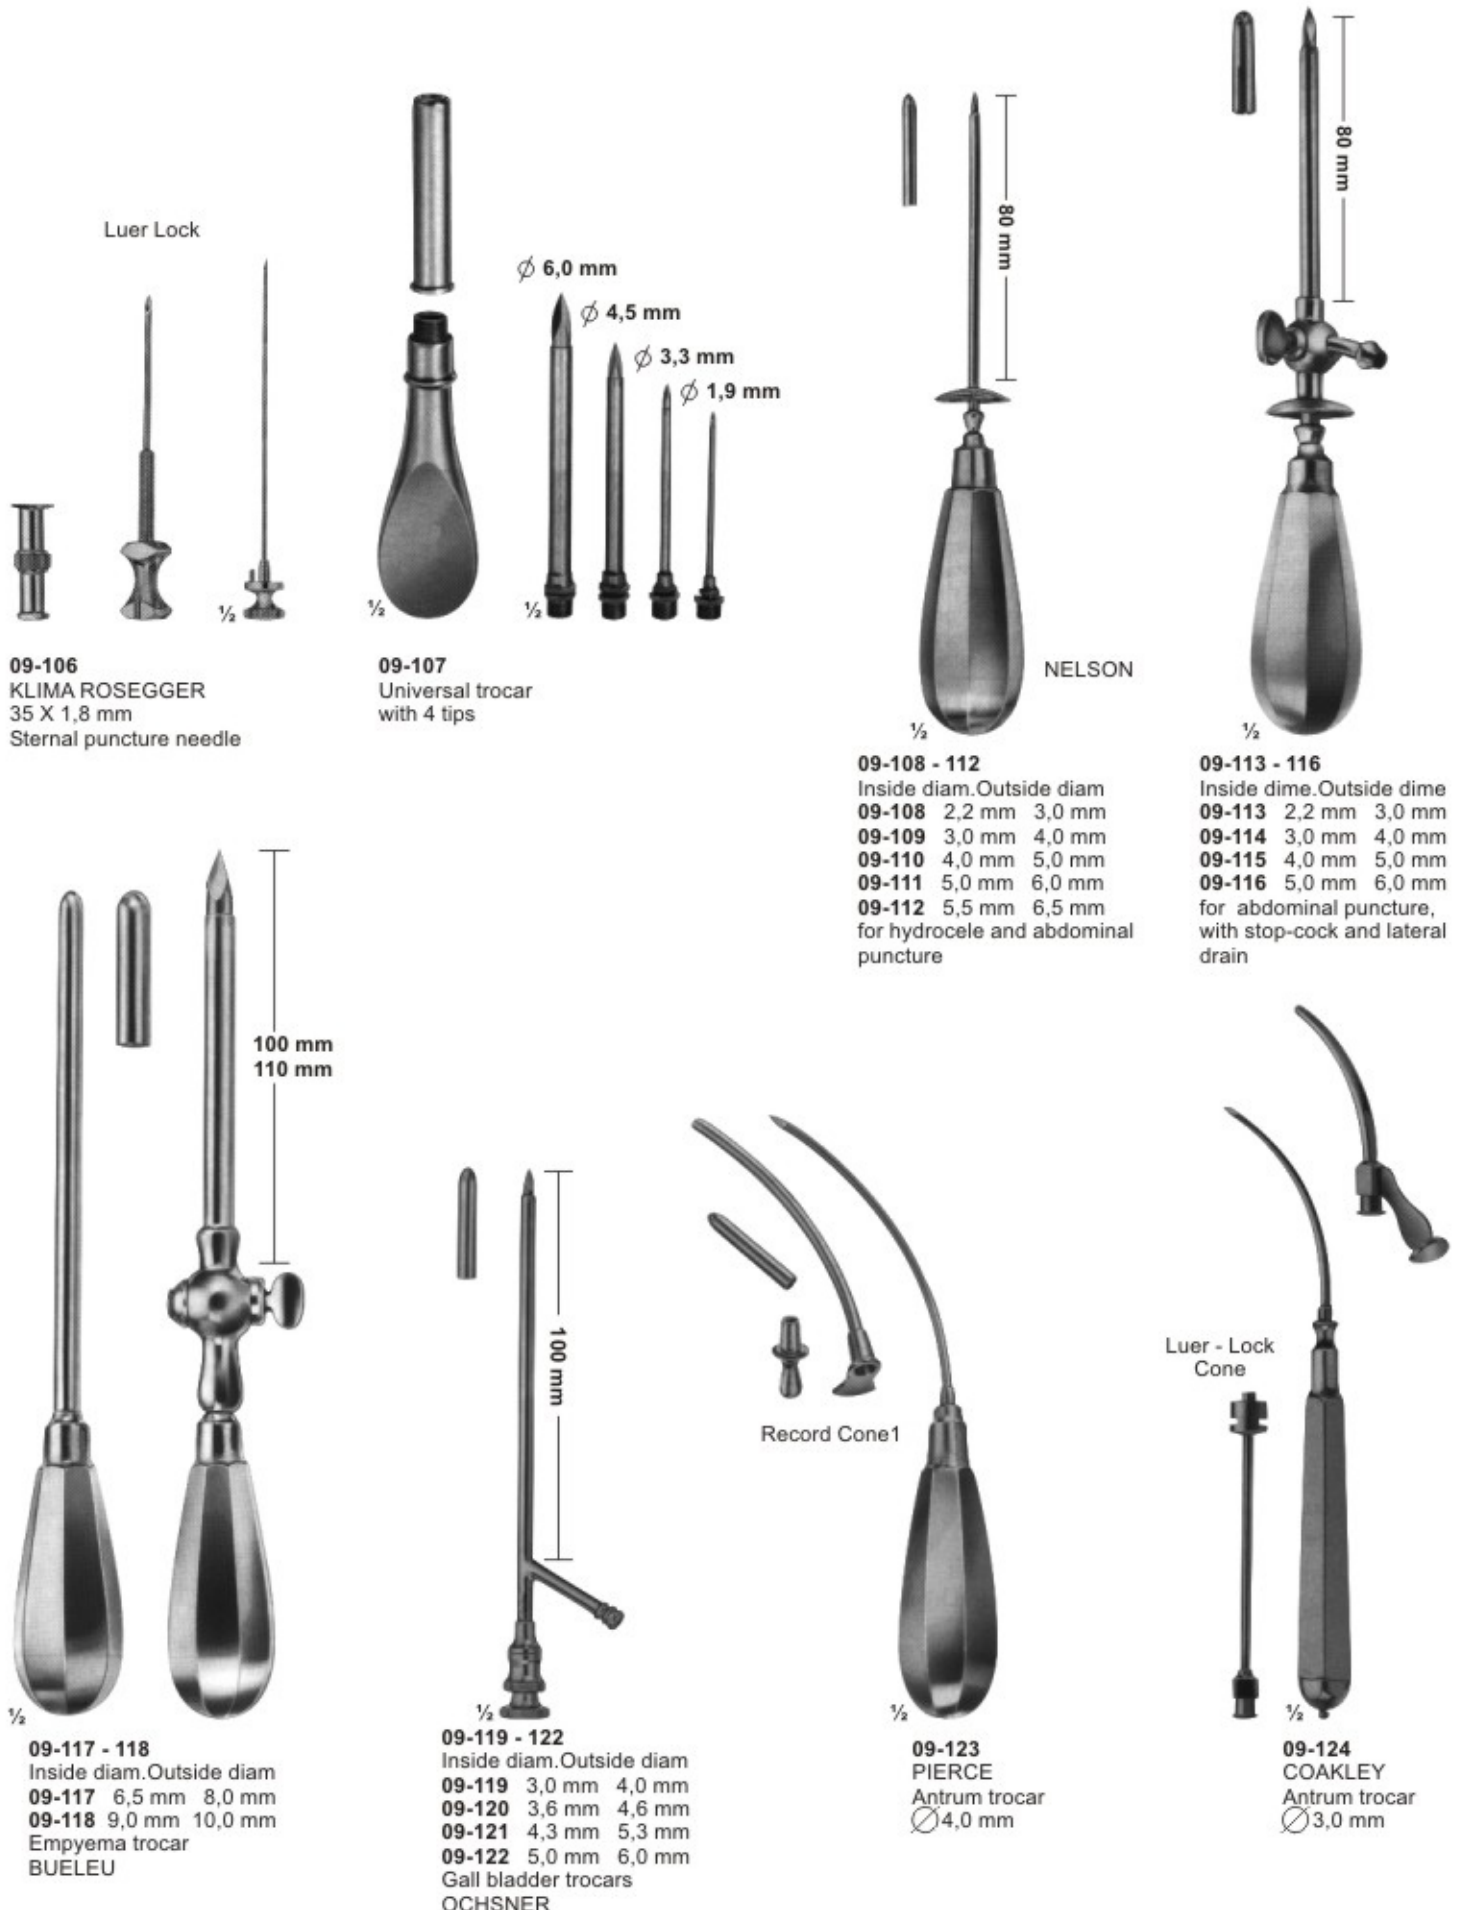

NELSON

Trocars Trocare

Luer Lock